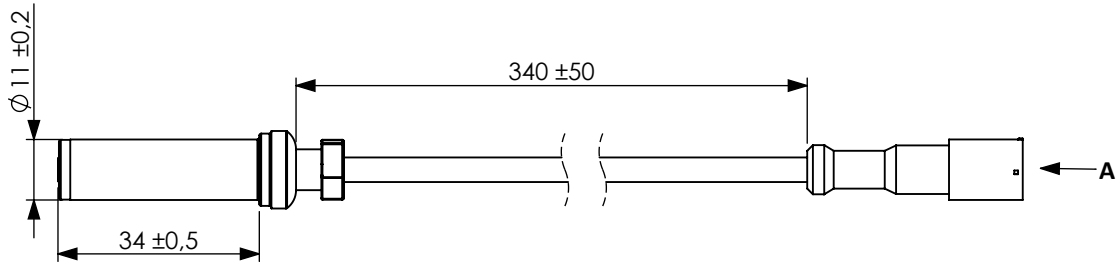

Technical data/ Datos técnicos:

According to/ En referencia a:	4410350010
Operating temperature range/ Rango de temperatura:	-40°C a/to 80°C
Weight/Peso:	35 gr

VIEW/VISTA A

INCLUDED/INCLUIDO

F	Modification	4				Drawn	
		3				14/07/20 S.F.	
		2				Checked	
		1				14/07/20 E.L.	
	nº	Modified	Date	Reason	General Tolerance	Assembly	
Comments					ISO 2768 c-K	Part name	ABS sensor/Sensor ABS
					Material	ID. Reference	2260004
					-	Scale: 1/2	
					-	Review: 0	